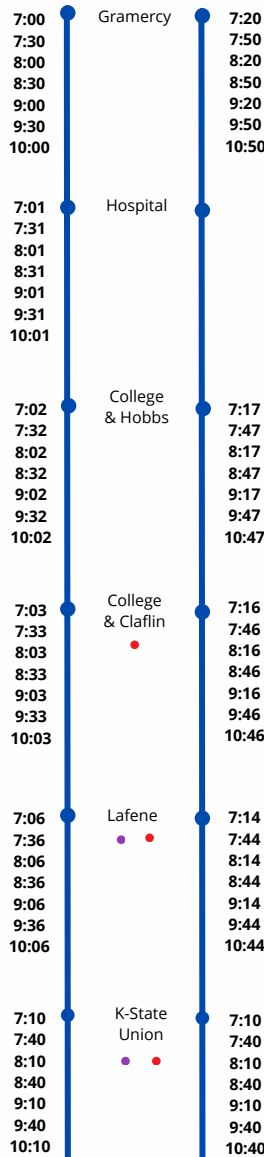

MHK Fixed Route Map

Standard Routes
 1 (Red)
 4 (Green)
 5 (Blue)
 K (Black)
 K18 Connector
 Park N Ride (Purple)

Bus Stop
 Transfer Stop

Bus Pass Sold Here

Manhattan Fixed Routes (M-F)

1

First Stop **1A**: Candlewood S at **7:00 am**
 Final Stop **1A**: Candlewood N at **6:45 pm**
 First Stop **1B**: Candlewood S at **8:00 am**
 Final Stop **1B**: Candlewood S at **5:45 pm**

4

First Stop: Walmart at **7:00 am**
 Final Stop: Walmart at **6:48 pm**

MORNING ROUTE

5

First Stop: Gramercy at **7:00 am**
 Final Stop: Gramercy at **10:50 am**

AFTERNOON EXTENSION

First Stop: Target at **11:00 am**
 Final Stop: Gramercy at **5:45 pm**

K-18

First Stop: Walmart at **6:10 am**
 Final Stop: Walmart at **6:45 pm**

Map Guide

:27 Time after the hour that the bus arrives at the stop
 Ex. 8:27am 11:27am 2:27pm 5:27pm

Direction the Bus is headed (which stops are next)
 Ex. ↓ Bus is going toward the Post Office

Download the app "Transit" to view the buses in real time, map your route, and purchase your fare

Find out where you can transfer to a different route

- - R1
- - R4
- - R5
- - K18
- - KSU

Scan this Code to learn about fares, services, and riding ATA Bus
 call: **785-537-6345** visit: **www.fhata.org**