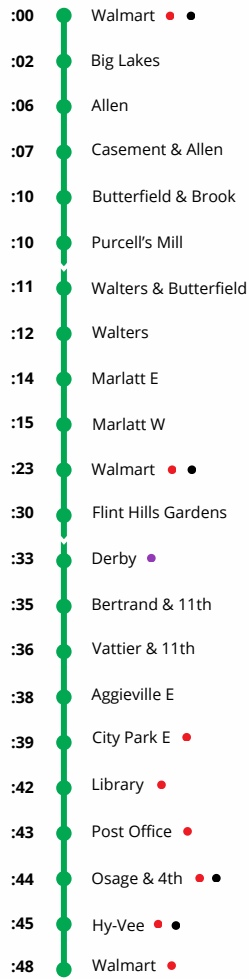

MHK Fixed Route Map

Standard Routes
 1 (Red)
 4 (Green)
 5 (Blue)
 K (Black)
 K18 Connector
 Park N Ride (Purple)

Bus Stop
 Transfer Stop

Bus Pass Sold Here

Manhattan Fixed Routes (M-F)

1

First Stop **1A**: Candlewood S at **7:00 am**
 Final Stop **1A**: Candlewood N at **6:45 pm**
 First Stop **1B**: Candlewood S at **8:00 am**
 Final Stop **1B**: Candlewood S at **5:45 pm**

4

First Stop: Walmart at **7:00 am**
 Final Stop: Walmart at **6:48 pm**

MORNING ROUTE

5

First Stop: Gramercy at **7:00 am**
 Final Stop: Gramercy at **10:50 am**

AFTERNOON EXTENSION

First Stop: Target at **11:00 am**
 Final Stop: Gramercy at **5:45 pm**

K-18

First Stop: Walmart at **6:10 am**
 Final Stop: Walmart at **6:45 pm**

Map Guide

:27 Time after the hour that the bus arrives at the stop
 Ex. 8:27am 11:27am 2:27pm 5:27pm

Direction the Bus is headed (which stops are next)
 Ex. ↓ Bus is going toward the Post Office

Download the app "Transit" to view the buses in real time, map your route, and purchase your fare

Find out where you can transfer to a different route

- - R1
- - R4
- - R5
- - K18
- - KSU

Scan this Code to learn about fares, services, and riding ATA Bus
 call: **785-537-6345** visit: **www.fhata.org**