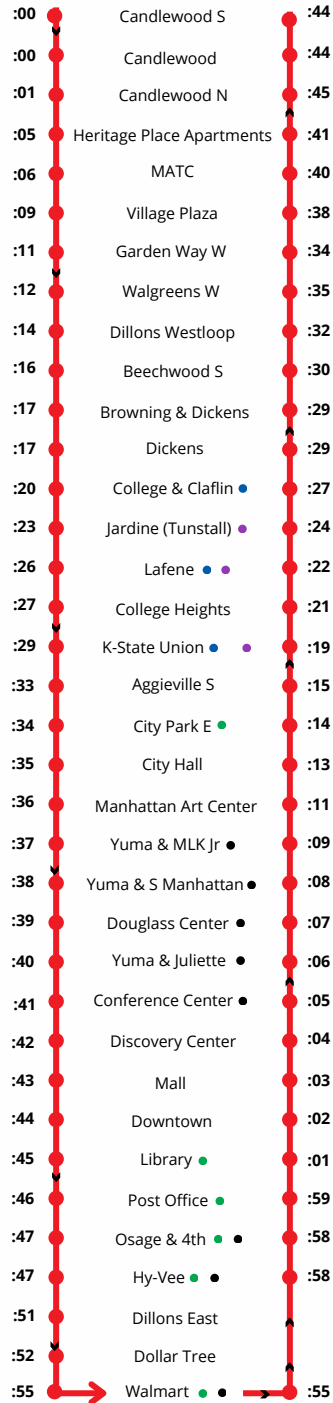

MHK Fixed Route Map

Standard Routes
 1 (Red)
 4 (Green)
 5 (Blue)
 K (Black)
 K18 Connector
 Park N Ride (Purple)

Bus Stop
 Transfer Stop

Bus Pass Sold Here

Manhattan Fixed Routes (M-F)

1

First Stop **1A**: Candlewood S at **7:00 am**
 Final Stop **1A**: Candlewood N at **6:45 pm**
 First Stop **1B**: Candlewood S at **8:00 am**
 Final Stop **1B**: Candlewood S at **5:45 pm**

4

First Stop: Walmart at **7:00 am**
 Final Stop: Walmart at **6:48 pm**

MORNING ROUTE

5

First Stop: Gramercy at **7:00 am**
 Final Stop: Gramercy at **10:50 am**

AFTERNOON EXTENSION

First Stop: Target at **11:00 am**
 Final Stop: Gramercy at **5:45 pm**

K-18

First Stop: Walmart at **6:10 am**
 Final Stop: Walmart at **6:45 pm**

Map Guide

:27 Time after the hour that the bus arrives at the stop
 Ex. 8:27am 11:27am 2:27pm 5:27pm

Direction the Bus is headed (which stops are next)
 Ex. ↓ Bus is going toward the Post Office

Download the app "Transit" to view the buses in real time, map your route, and purchase your fare

Find out where you can transfer to a different route

- - R1
- - R4
- - R5
- - K18
- - KSU

Scan this Code to learn about fares, services, and riding ATA Bus
 call: **785-537-6345** visit: **www.fhata.org**