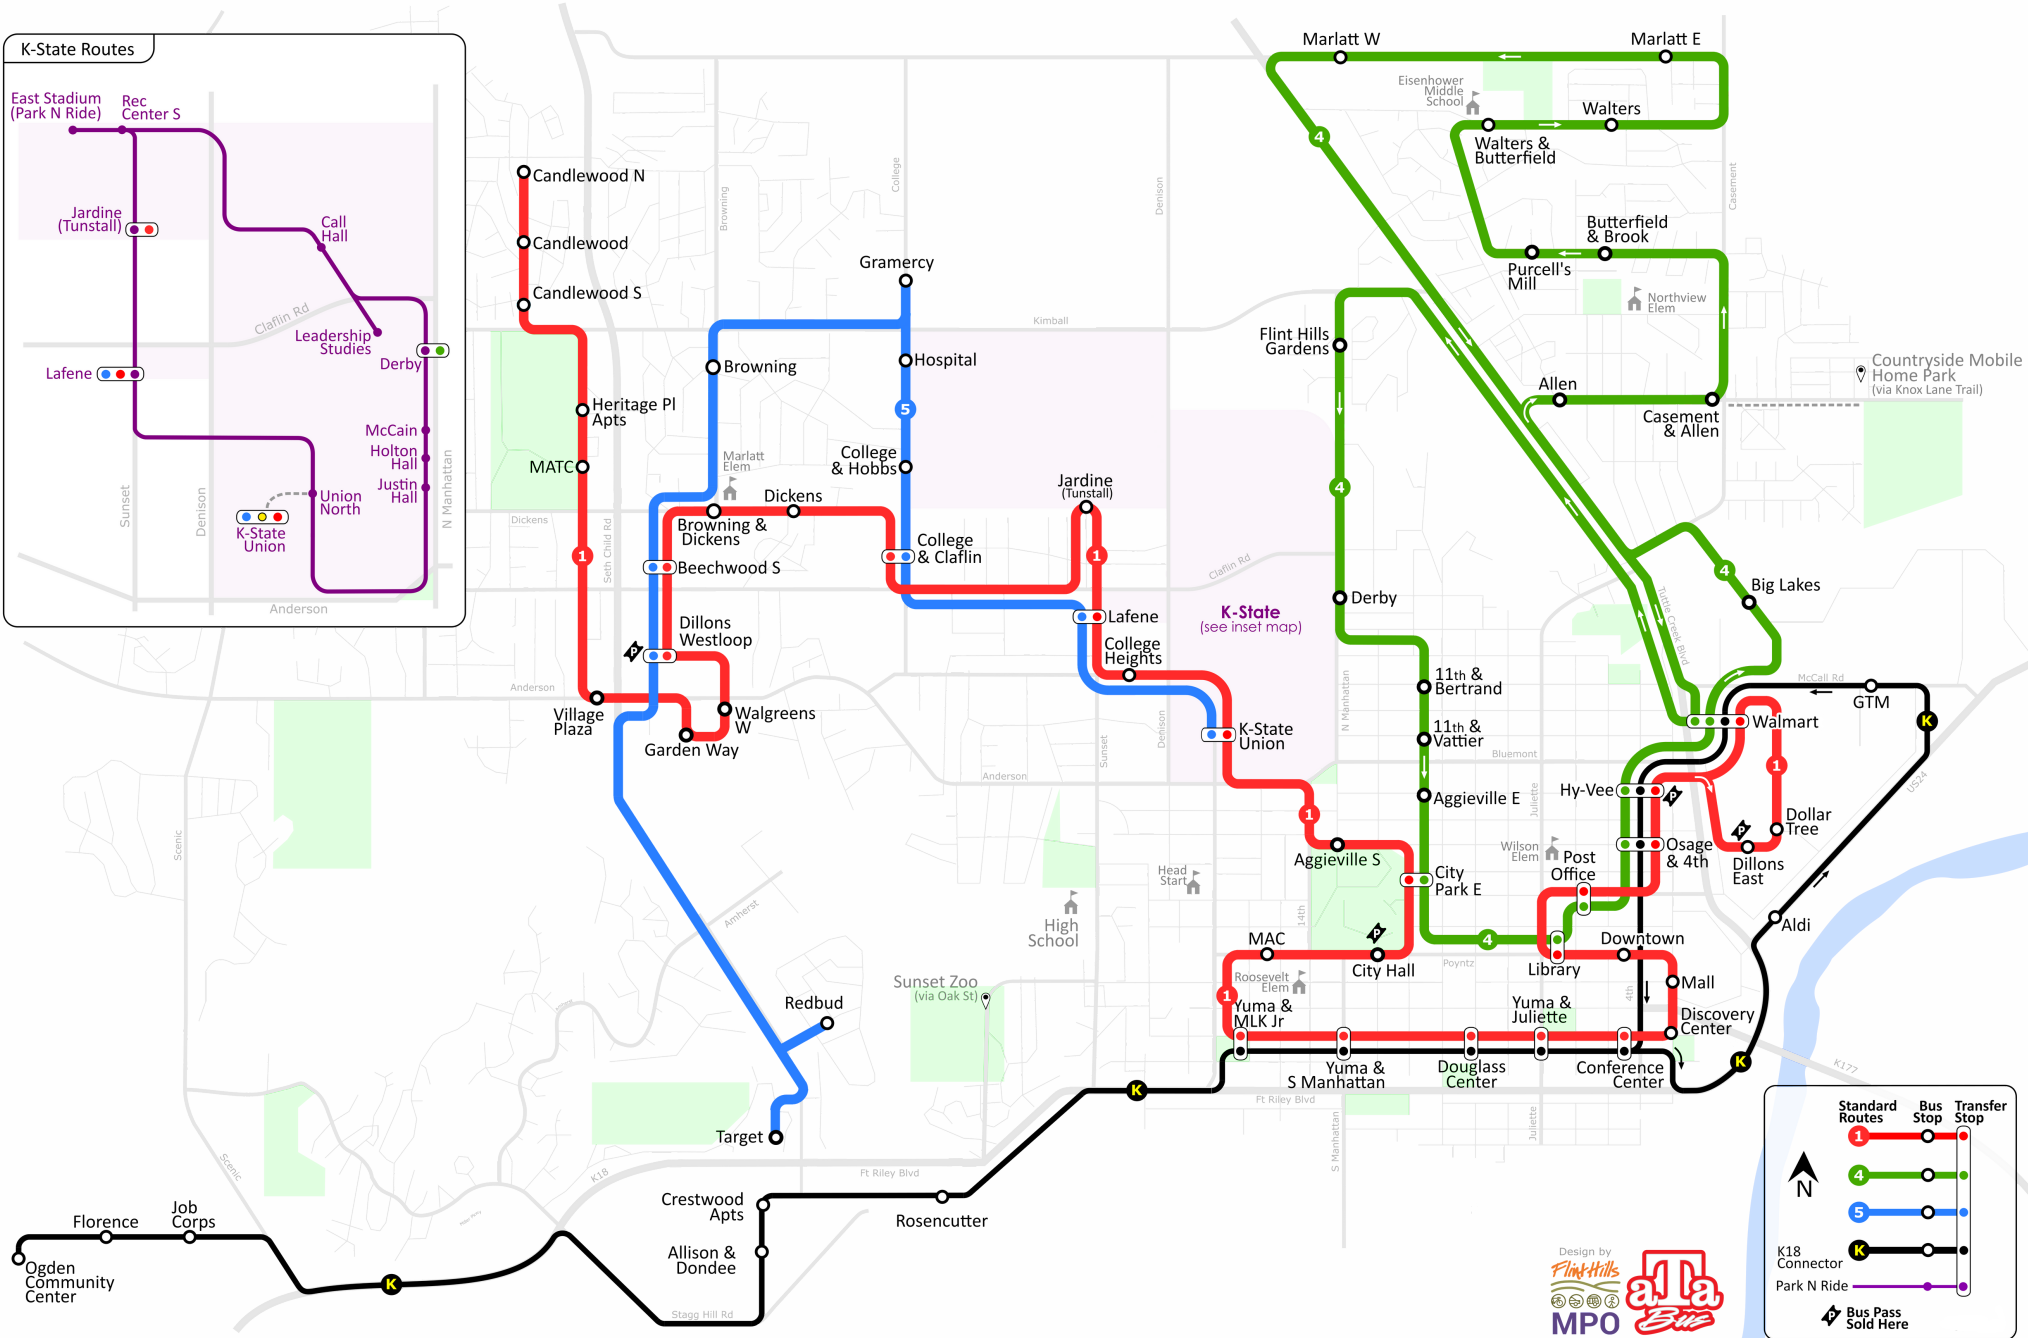

MHK Fixed Route Map

Standard Routes
 1 (Red)
 4 (Green)
 5 (Blue)
 K (Black)
 K18 Connector
 Park N Ride (Purple)

Bus Stop
 Transfer Stop

Bus Pass Sold Here

Manhattan Fixed Routes (M-F)

1

First Stop **1A**: Candlewood S at **7:00 am**
 Final Stop **1A**: Candlewood N at **6:45 pm**
 First Stop **1B**: Candlewood S at **8:00 am**
 Final Stop **1B**: Candlewood S at **5:45 pm**

4

First Stop: Walmart at **7:00 am**
 Final Stop: Walmart at **6:48 pm**

MORNING ROUTE

5

First Stop: Gramercy at **7:00 am**
 Final Stop: Gramercy at **10:50 am**

AFTERNOON EXTENSION

First Stop: Target at **11:00 am**
 Final Stop: Gramercy at **5:45 pm**

K-18

First Stop: Walmart at **6:10 am**
 Final Stop: Walmart at **6:45 pm**

Map Guide

:27 Time after the hour that the bus arrives at the stop
 Ex. 8:27am 11:27am 2:27pm 5:27pm

Direction the Bus is headed (which stops are next)
 Ex. ↓ Bus is going toward the Post Office

Download the app "Transit" to view the buses in real time, map your route, and purchase your fare

Find out where you can transfer to a different route

- - R1
- - R4
- - R5
- - K18
- - KSU

Scan this Code to learn about fares, services, and riding ATA Bus
 call: **785-537-6345** visit: **www.fhata.org**