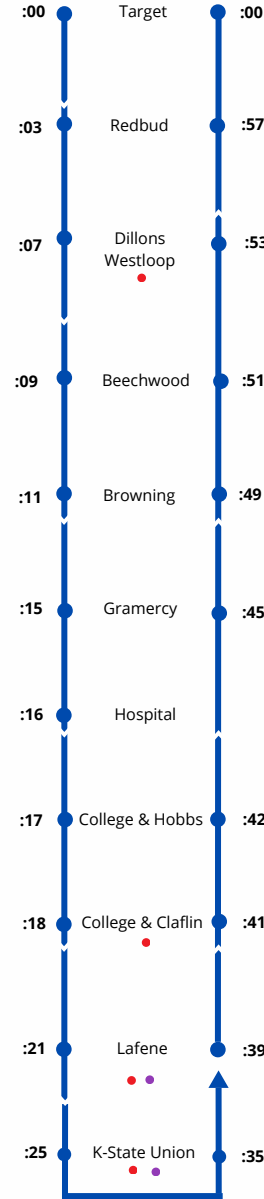

MHK Fixed Route Map

Standard Routes
 1 (Red)
 4 (Green)
 5 (Blue)
 K (Black)
 K18 Connector
 Park N Ride (Purple)

Bus Stop
 Transfer Stop

Bus Pass Sold Here

Manhattan Fixed Routes (M-F)

1

First Stop **1A**: Candlewood S at **7:00 am**
 Final Stop **1A**: Candlewood N at **6:45 pm**
 First Stop **1B**: Candlewood S at **8:00 am**
 Final Stop **1B**: Candlewood S at **5:45 pm**

4

First Stop: Walmart at **7:00 am**
 Final Stop: Walmart at **6:48 pm**

MORNING ROUTE

5

First Stop: Gramercy at **7:00 am**
 Final Stop: Gramercy at **10:50 am**

AFTERNOON EXTENSION

First Stop: Target at **11:00 am**
 Final Stop: Gramercy at **5:45 pm**

K-18

First Stop: Walmart at **6:10 am**
 Final Stop: Walmart at **6:45 pm**

Map Guide

:27 Time after the hour that the bus arrives at the stop
 Ex. 8:27am 11:27am 2:27pm 5:27pm

Direction the Bus is headed (which stops are next)
 Ex. ↓ Bus is going toward the Post Office

Download the app "Transit" to view the buses in real time, map your route, and purchase your fare

Find out where you can transfer to a different route

- - R1
- - R4
- - R5
- - K18
- - KSU

Scan this Code to learn about fares, services, and riding ATA Bus
 call: **785-537-6345** visit: **www.fhata.org**