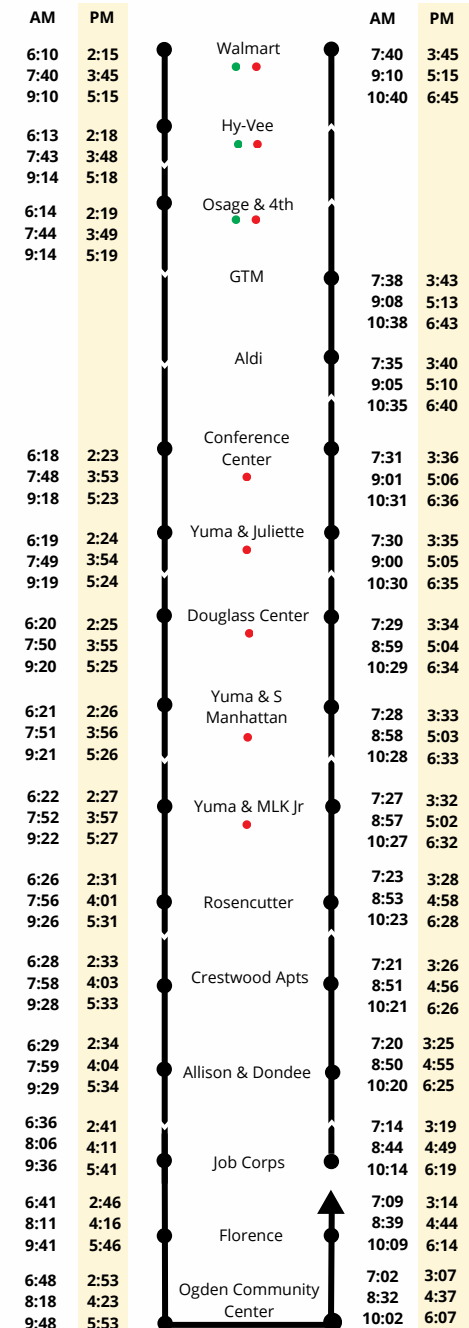

MHK Fixed Route Map

Standard Routes
 1 (Red)
 4 (Green)
 5 (Blue)
 K (Black)
 K18 Connector
 Park N Ride (Purple)

Bus Stop
 Transfer Stop

Bus Pass Sold Here

Manhattan Fixed Routes (M-F)

1

First Stop **1A**: Candlewood S at **7:00 am**
 Final Stop **1A**: Candlewood N at **6:45 pm**
 First Stop **1B**: Candlewood S at **8:00 am**
 Final Stop **1B**: Candlewood S at **5:45 pm**

4

First Stop: Walmart at **7:00 am**
 Final Stop: Walmart at **6:48 pm**

MORNING ROUTE

5

First Stop: Gramercy at **7:00 am**
 Final Stop: Gramercy at **10:50 am**

AFTERNOON EXTENSION

First Stop: Target at **11:00 am**
 Final Stop: Gramercy at **5:45 pm**

K-18

First Stop: Walmart at **6:10 am**
 Final Stop: Walmart at **6:45 pm**

Map Guide

:27 Time after the hour that the bus arrives at the stop
 Ex. 8:27am 11:27am 2:27pm 5:27pm

Direction the Bus is headed (which stops are next)
 Ex. ↓ Bus is going toward the Post Office

Download the app "Transit" to view the buses in real time, map your route, and purchase your fare

Find out where you can transfer to a different route

- - R1
- - R4
- - R5
- - K18
- - KSU

Scan this Code to learn about fares, services, and riding ATA Bus
 call: **785-537-6345** visit: **www.fhata.org**