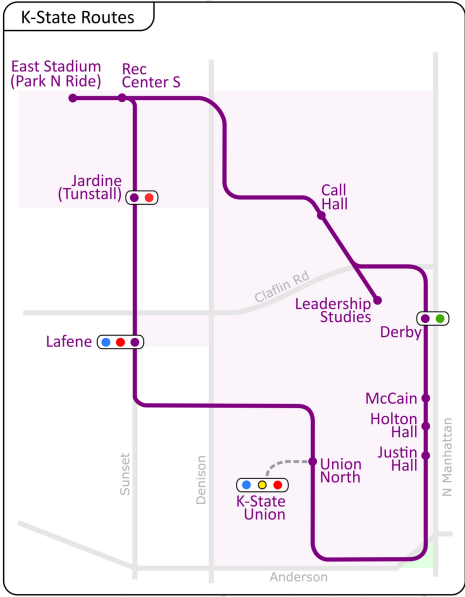

MHK Fixed Route Map

Standard Routes
 1 (Red)
 4 (Green)
 5 (Blue)
 K (Black)
 K18 Connector
 Park N Ride (Purple)

Bus Stop
 Transfer Stop

Bus Pass Sold Here

Manhattan Fixed Routes (M-F)

1

First Stop **1A**: Candlewood S at **7:00 am**
 Final Stop **1A**: Candlewood N at **6:45 pm**
 First Stop **1B**: Candlewood S at **8:00 am**
 Final Stop **1B**: Candlewood S at **5:45 pm**

4

First Stop: Walmart at **7:00 am**
 Final Stop: Walmart at **6:48 pm**

MORNING ROUTE

5

First Stop: Gramercy at **7:00 am**
 Final Stop: Gramercy at **10:50 am**

AFTERNOON EXTENSION

First Stop: Target at **11:00 am**
 Final Stop: Gramercy at **5:45 pm**

K-18

First Stop: Walmart at **6:10 am**
 Final Stop: Walmart at **6:45 pm**

Map Guide

:27 Time after the hour that the bus arrives at the stop
 Ex. 8:27am 11:27am 2:27pm 5:27pm

Direction the Bus is headed (which stops are next)
 Ex. ↓ Bus is going toward the Post Office

Download the app "Transit" to view the buses in real time, map your route, and purchase your fare

Find out where you can transfer to a different route

- - R1
- - R4
- - R5
- - K18
- - KSU

Scan this Code to learn about fares, services, and riding ATA Bus
 call: **785-537-6345** visit: **www.fhata.org**