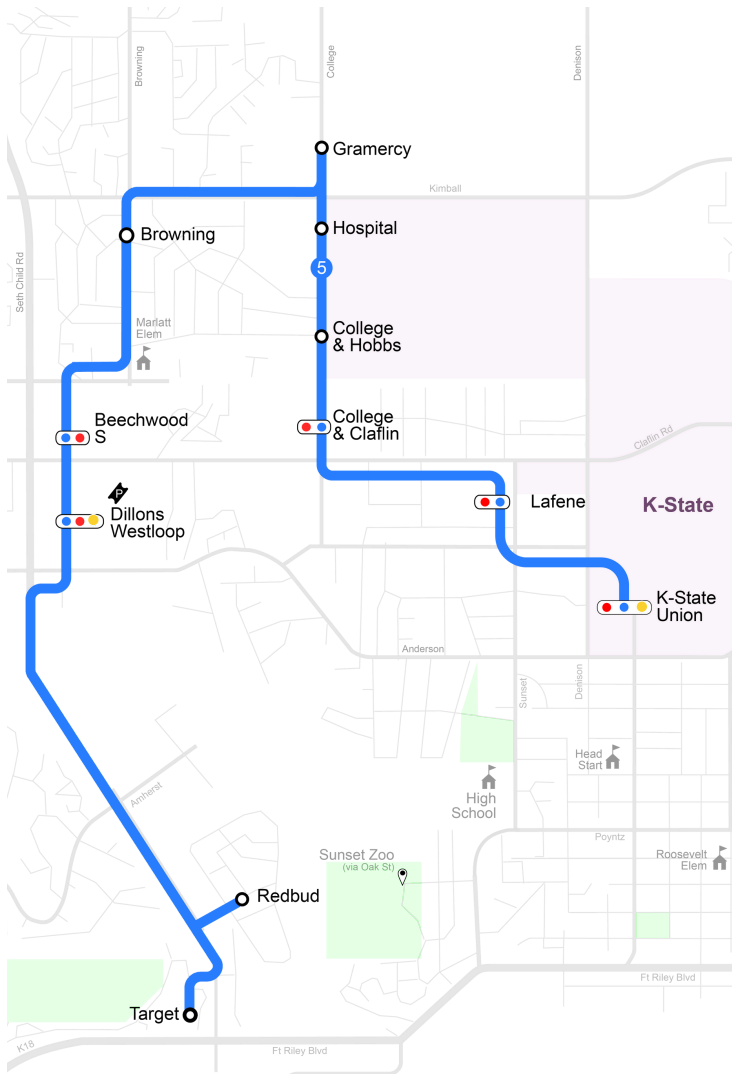

ROUTE 4

First Stop: Walmart at **7:00 am**
 Final Stop: Walmart at **6:48 pm**

- :00 ● Walmart ● ● ●
- :02 ● Big Lakes
- :06 ● Allen
- :07 ● Casement & Allen
- :10 ● Butterfield & Brook
- :10 ● Purcell's Mill
- :11 ● Walters & Butterfield
- :12 ● Walters
- :14 ● Marlatt E
- :15 ● Marlatt W
- :23 ● Walmart ● ● ●
- :30 ● Flint Hills Gardens
- :33 ● Derby ●
- :35 ● Bertrand & 11th
- :36 ● Vattier & 11th
- :38 ● Aggieville E ●
- :39 ● City Park E ● ●
- :42 ● Library ● ●
- :43 ● Post Office ●
- :44 ● Osage & 4th ● ● ●
- :45 ● Hy-Vee ● ●
- :48 ● Walmart ● ● ●

ROUTE 5

MORNING ROUTE

First Stop: Gramercy at 7:00 am
Final Stop: Gramercy at 10:50 am

7:00	Gramercy	7:20
7:30		7:50
8:00		8:20
8:30		8:50
9:00		9:20
9:30		9:50
10:00		10:50
7:01	Hospital	
7:31		
8:01		
8:31		
9:01		
9:31		
10:01		
7:02	College & Hobbs	7:17
7:32		7:47
8:02		8:17
8:32		8:47
9:02		9:17
9:32		9:47
10:02		10:47
7:03	College & Claflin	7:16
7:33		7:46
8:03		8:16
8:33		8:46
9:03		9:16
9:33		9:46
10:03		10:46
7:06	Lafene	7:14
7:36		7:44
8:06		8:14
8:36		8:44
9:06		9:14
9:36		9:44
10:06		10:44
7:10	K-State Union	7:10
7:40		7:40
8:10		8:10
8:40		8:40
9:10		9:10
9:40		9:40
10:10		10:40