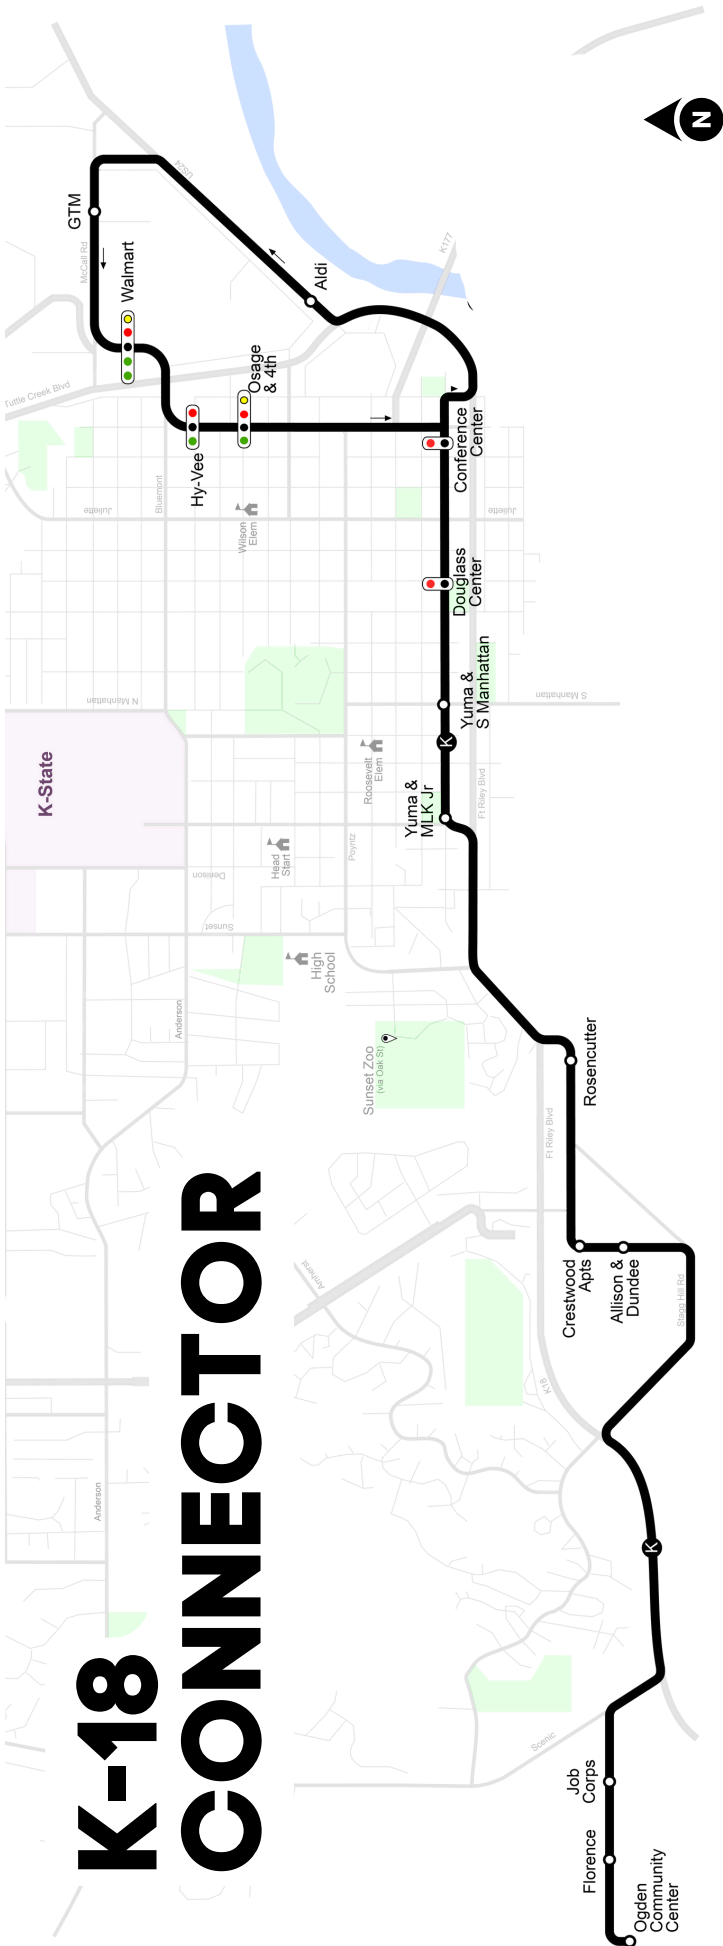

K-18 CONNECTOR

First Stop: Walmart at 6:10 am
Final Stop: Walmart at 6:45 pm

AM	PM		AM	PM
6:10	2:15	Walmart	7:40	3:45
7:40	3:45		9:10	5:15
9:10	5:15		10:40	6:45
6:13	2:18	Hy-Vee		
7:43	3:48			
9:14	5:18			
6:14	2:19	Osage & 4th		
7:44	3:49			
9:14	5:19			
		GTM	7:38	3:43
			9:08	5:13
			10:38	6:43
		Aldi	7:35	3:40
			9:05	5:10
			10:35	6:40
6:18	2:23	Conference Center	7:31	3:36
7:48	3:53		9:01	5:06
9:18	5:23		10:31	6:36
		Douglass Center	7:29	3:34
			8:59	5:04
			10:29	6:34
6:21	2:26	Yuma & S Manhattan	7:28	3:33
7:51	3:56		8:58	5:03
9:21	5:26		10:28	6:33
6:22	2:27	Yuma & MLK Jr	7:27	3:32
7:52	3:57		8:57	5:02
9:22	5:27		10:27	6:32
6:26	2:31	Rosencutter	7:23	3:28
7:56	4:01		8:53	4:58
9:26	5:31		10:23	6:28
6:28	2:33	Crestwood Apts	7:21	3:26
7:58	4:03		8:51	4:56
9:28	5:33		10:21	6:26
6:29	2:34	Allison & Dondee	7:20	3:25
7:59	4:04		8:50	4:55
9:29	5:34		10:20	6:25
6:36	2:41	Job Corps	7:14	3:19
8:06	4:11		8:44	4:49
9:36	5:41		10:14	6:19
6:41	2:46	Florence	7:09	3:14
8:11	4:16		8:39	4:44
9:41	5:46		10:09	6:14
6:48	2:53	Ogden Community Center	7:02	3:07
8:18	4:23		8:32	4:37
9:48	5:53		10:02	6:07