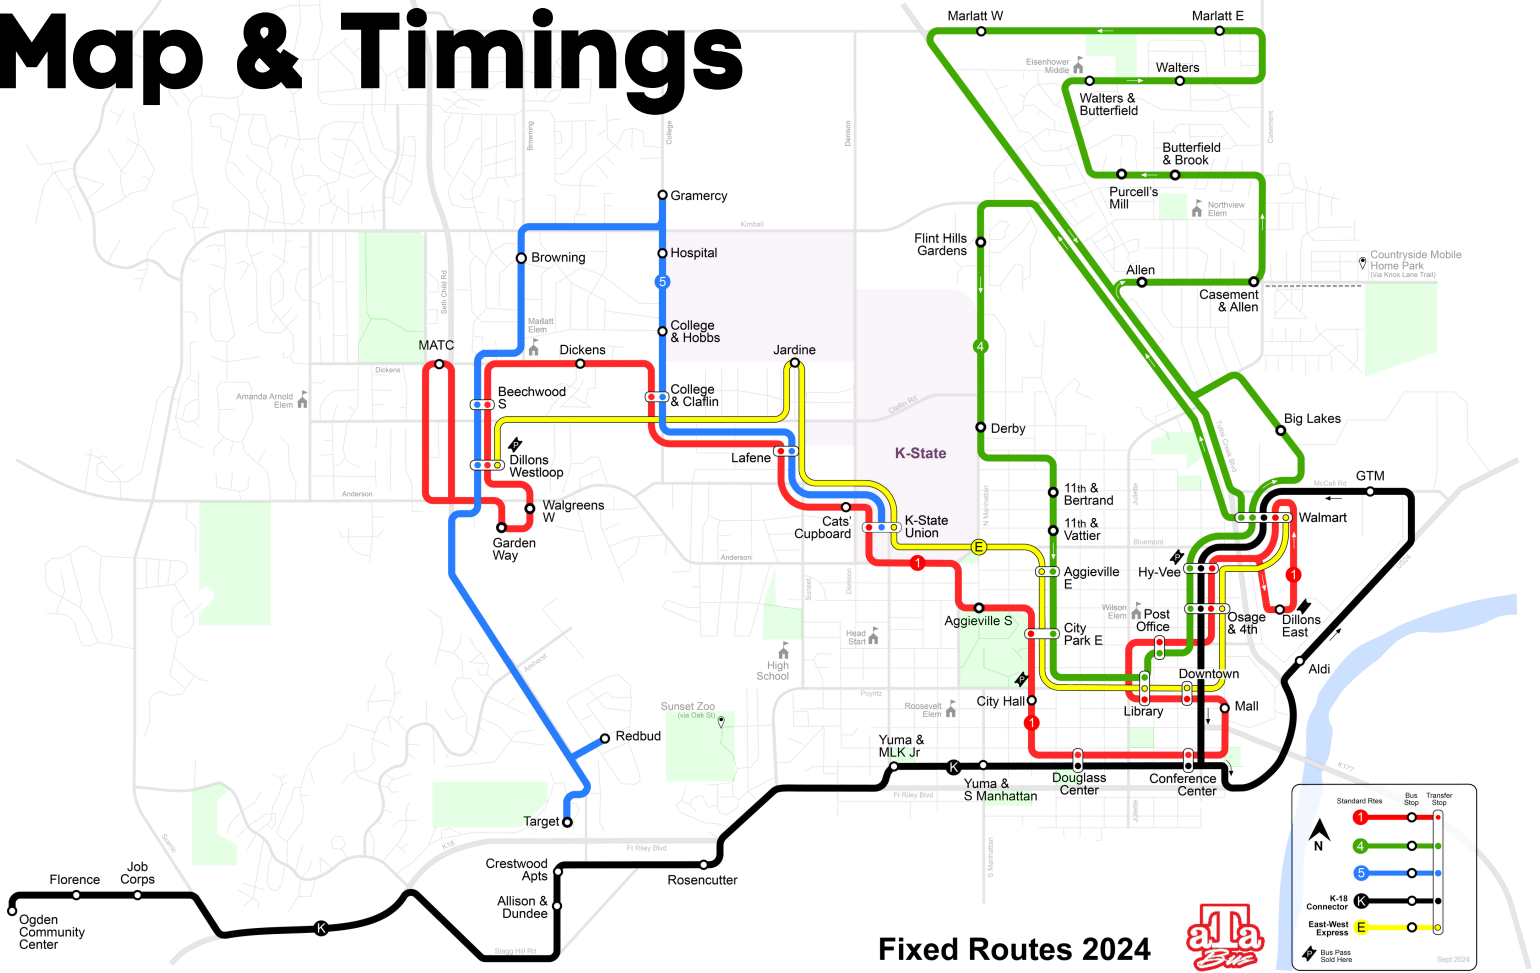

MHK Fixed Routes Map & Timings

Map Guide

:27 Time after the hour that the bus arrives at the stop
 Ex. 8:27am 11:27am 2:27pm 5:27pm

↙ ↗ Direction the Bus is headed (which stops are next)
 ▲ Ex. ▲ Bus is going toward the Post Office

📱 Download the app "Transit" to view the buses in real time, map your route, and purchase your fare

Find out where you can transfer to a different route

● - R1	● - EWX	● - R4
● - R5	● - KSU	● - K18

Plan your trip, purchase your fare, get rider alerts, and track your bus on one free app.

Scan to View Our Website!

785-537-6345
WWW.FHATA.ORG

EAST/WEST EXPRESS

First Stop: Dillons Westloop at **8:00 am**
Final Stop: Dillons Westloop at **6:50 pm**

Want to stay up to date on the latest ATA info like current events, service closures, free fare days, and more?

ROUTE 5

MORNING ROUTE

First Stop: Gramercy at 7:00 am
Final Stop: Gramercy at 10:50 am

7:00	Gramercy	7:20
7:30		7:50
8:00		8:20
8:30		8:50
9:00		9:20
9:30		9:50
10:00		10:50
7:01	Hospital	
7:31		
8:01		
8:31		
9:01		
9:31		
10:01		
7:02	College & Hobbs	7:17
7:32		7:47
8:02		8:17
8:32		8:47
9:02		9:17
9:32		9:47
10:02		10:47
7:03	College & Claflin	7:16
7:33		7:46
8:03		8:16
8:33		8:46
9:03		9:16
9:33		9:46
10:03		10:46
7:06	Lafene	7:14
7:36		7:44
8:06		8:14
8:36		8:44
9:06		9:14
9:36		9:44
10:06		10:44
7:10	K-State Union	7:10
7:40		7:40
8:10		8:10
8:40		8:40
9:10		9:10
9:40		9:40
10:10		10:40