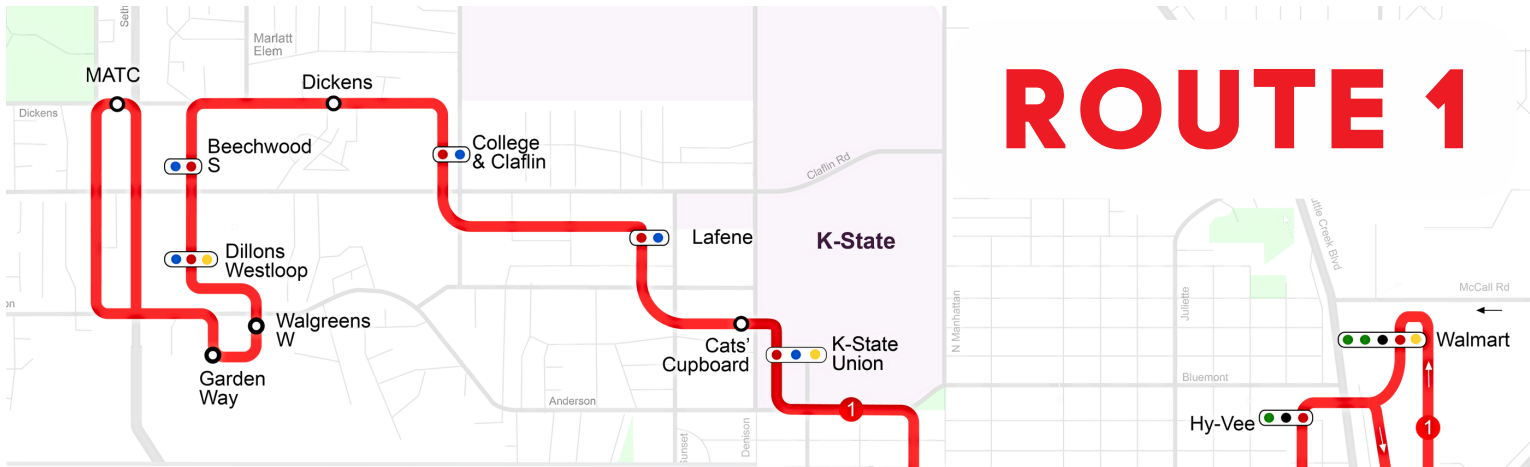

ROUTE 1

EASTBOUND (AM, PM)

:00 | :30	MATC (7:00, 8:30, 10:00, 11:30, 1:00, 2:30, 4:00, 5:30)
:04 | :34	Garden Way (7:04, 8:34, 10:04, 11:34, 1:04, 2:34, 4:04, 5:34)
:05 | :35	Walgreens W (7:05, 8:35, 10:05, 11:35, 1:05, 2:35, 4:05, 5:35)
:07 | :37	Dillons Westloop (7:07, 8:37, 10:07, 11:37, 1:07, 2:37, 4:07, 5:37)
:09 | :39	Beechwood S (7:09, 8:39, 10:09, 11:39, 1:09, 2:39, 4:09, 5:39)
:11 | :41	Dickens (7:11, 8:41, 10:11, 11:41, 1:11, 2:41, 4:11, 5:41)
:13 | :43	College & Claflin (7:13, 8:43, 10:13, 11:43, 1:13, 2:43, 4:13, 5:43)
:16 | :46	Lafene (7:16, 8:46, 10:16, 11:46, 1:16, 2:46, 4:16, 5:46)
:17 | :47	Cats' Cupboard (7:17, 8:47, 10:17, 11:47, 1:17, 2:47, 4:17, 5:47)
:19 | :49	K-State Union (7:19, 8:49, 10:19, 11:49, 1:19, 2:49, 4:19, 5:49)
:22 | :52	Aggieville S (7:22, 8:52, 10:22, 11:52, 1:22, 2:52, 4:22, 5:52)
:23 | :53	City Park E (7:23, 8:53, 10:23, 11:53, 1:23, 2:53, 4:23, 5:53)
:24 | :54	City Hall (7:24, 8:54, 10:24, 11:54, 1:24, 2:54, 4:24, 5:54)
:26 | :56	Douglass Center (7:26, 8:56, 10:26, 11:56, 1:26, 2:56, 4:26, 5:56)
:28 | :58	Conference Center (7:28, 8:58, 10:28, 11:58, 1:28, 2:58, 4:28, 5:58)
:30 | :00	Mall (7:30, 9:00, 10:30, 12:00, 1:30, 3:00, 4:30, 6:00)
:31 | :01	Downtown (7:31, 9:01, 10:31, 12:01, 1:31, 3:01, 4:31, 6:01)
:32 | :02	Library (7:32, 9:02, 10:32, 12:02, 1:32, 3:02, 4:32, 6:02)
:33 | :03	Post Office (7:33, 9:03, 10:33, 12:03, 1:33, 3:03, 4:33, 6:03)
:34 | :04	Osage & 4th (7:34, 9:04, 10:34, 12:04, 1:34, 3:04, 4:34, 6:04)
:34 | :04	Hy-Vee (7:34, 9:04, 10:34, 12:04, 1:34, 3:04, 4:34, 6:04)
:38 | :08	Dillons E (7:38, 9:08, 10:38, 12:08, 1:38, 3:08, 4:38, 6:08)
:41 | :11	Walmart (7:41, 9:11, 10:41, 12:11, 1:41, 3:11, 4:41, 6:11)

WESTBOUND (AM, PM)