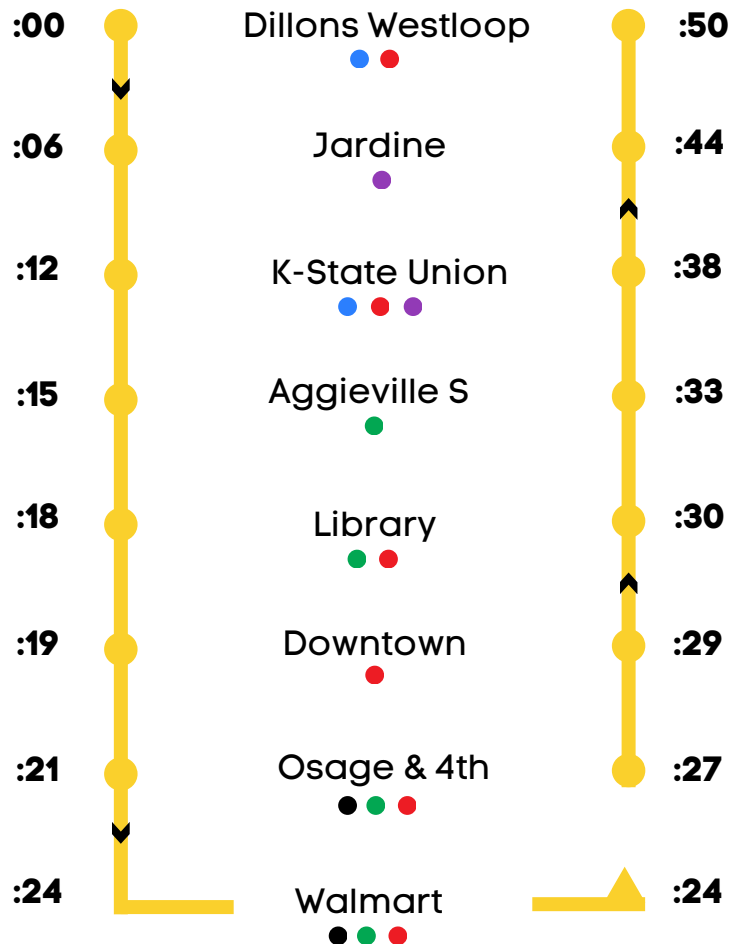

Scan to View Our Website!

785-537-6345
WWW.FHATA.ORG

EAST/WEST EXPRESS

First Stop: Dillons Westloop at **8:00 am**
Final Stop: Dillons Westloop at **6:50 pm**

Want to stay up to date on the latest ATA info like current events, service closures, free fare days, and more?

Follow Us!

ROUTE 1

EASTBOUND (AM, PM)

:00 :30	MATC (7:00, 8:30, 10:00, 11:30, 1:00, 2:30, 4:00, 5:30)
:04 :34	Garden Way (7:04, 8:34, 10:04, 11:34, 1:04, 2:34, 4:04, 5:34)
:05 :35	Walgreens W (7:05, 8:35, 10:05, 11:35, 1:05, 2:35, 4:05, 5:35)
:07 :37	Dillons Westloop (7:07, 8:37, 10:07, 11:37, 1:07, 2:37, 4:07, 5:37)
:09 :39	Beechwood S (7:09, 8:39, 10:09, 11:39, 1:09, 2:39, 4:09, 5:39)
:11 :41	Dickens (7:11, 8:41, 10:11, 11:41, 1:11, 2:41, 4:11, 5:41)
:13 :43	College & Claflin (7:13, 8:43, 10:13, 11:43, 1:13, 2:43, 4:13, 5:43)
:16 :46	Lafene (7:16, 8:46, 10:16, 11:46, 1:16, 2:46, 4:16, 5:46)
:17 :47	Cats' Cupboard (7:17, 8:47, 10:17, 11:47, 1:17, 2:47, 4:17, 5:47)
:19 :49	K-State Union (7:19, 8:49, 10:19, 11:49, 1:19, 2:49, 4:19, 5:49)
:22 :52	Aggieville S (7:22, 8:52, 10:22, 11:52, 1:22, 2:52, 4:22, 5:52)
:23 :53	City Park E (7:23, 8:53, 10:23, 11:53, 1:23, 2:53, 4:23, 5:53)
:24 :54	City Hall (7:24, 8:54, 10:24, 11:54, 1:24, 2:54, 4:24, 5:54)
:26 :56	Douglass Center (7:26, 8:56, 10:26, 11:56, 1:26, 2:56, 4:26, 5:56)
:28 :58	Conference Center (7:28, 8:58, 10:28, 11:58, 1:28, 2:58, 4:28, 5:58)
:30 :00	Mall (7:30, 9:00, 10:30, 12:00, 1:30, 3:00, 4:30, 6:00)
:31 :01	Downtown (7:31, 9:01, 10:31, 12:01, 1:31, 3:01, 4:31, 6:01)
:32 :02	Library (7:32, 9:02, 10:32, 12:02, 1:32, 3:02, 4:32, 6:02)
:33 :03	Post Office (7:33, 9:03, 10:33, 12:03, 1:33, 3:03, 4:33, 6:03)
:34 :04	Osage & 4th (7:34, 9:04, 10:34, 12:04, 1:34, 3:04, 4:34, 6:04)
:34 :04	Hy-Vee (7:34, 9:04, 10:34, 12:04, 1:34, 3:04, 4:34, 6:04)
:38 :08	Dillons E (7:38, 9:08, 10:38, 12:08, 1:38, 3:08, 4:38, 6:08)
:41 :11	Walmart (7:41, 9:11, 10:41, 12:11, 1:41, 3:11, 4:41, 6:11)