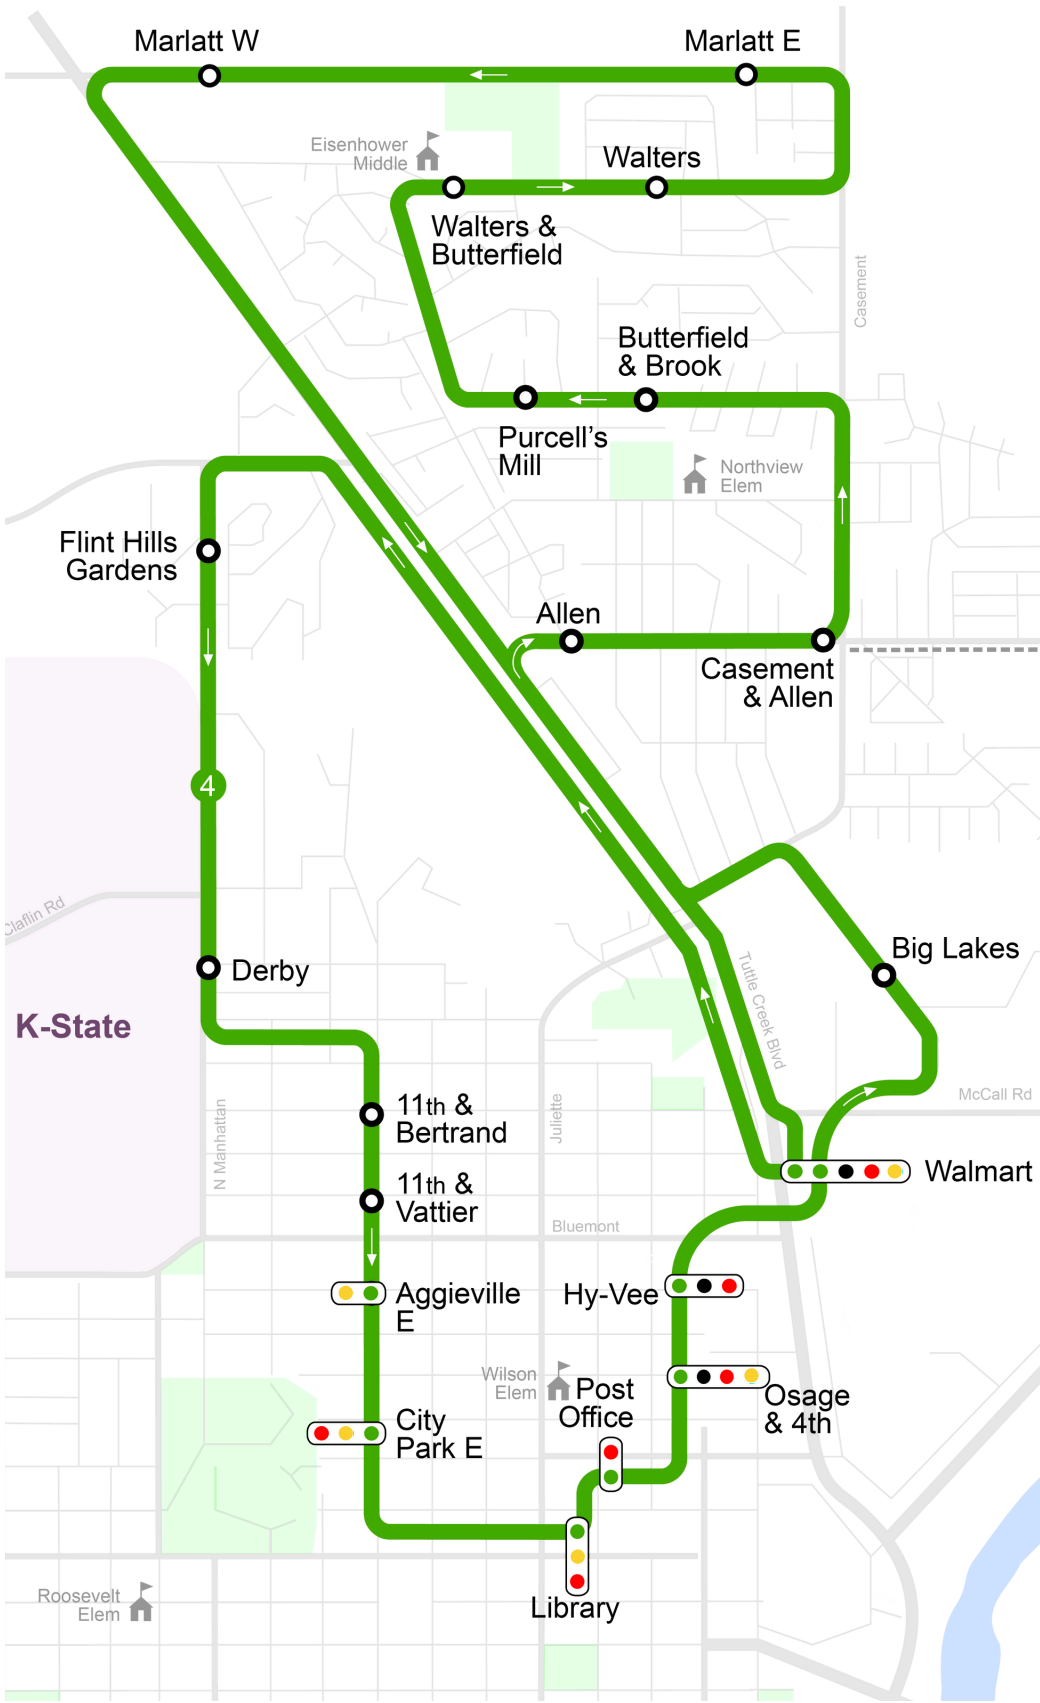

ROUTE 4

First Stop: Walmart at **7:00 am**
Final Stop: Walmart at **6:48 pm**

- :00 ● Walmart ● ● ●
- :02 ● Big Lakes
- :06 ● Allen
- :07 ● Casement & Allen
- :10 ● Butterfield & Brook
- :10 ● Purcell's Mill
- :11 ● Walters & Butterfield
- :12 ● Walters
- :14 ● Marlatt E
- :15 ● Marlatt W
- :23 ● Walmart ● ● ●
- :30 ● Flint Hills Gardens
- :33 ● Derby ●
- :35 ● Bertrand & 11th
- :36 ● Vattier & 11th
- :38 ● Aggieville E ●
- :39 ● City Park E ● ●
- :42 ● Library ● ●
- :43 ● Post Office ●
- :44 ● Osage & 4th ● ● ●
- :45 ● Hy-Vee ● ●
- :48 ● Walmart ● ● ●